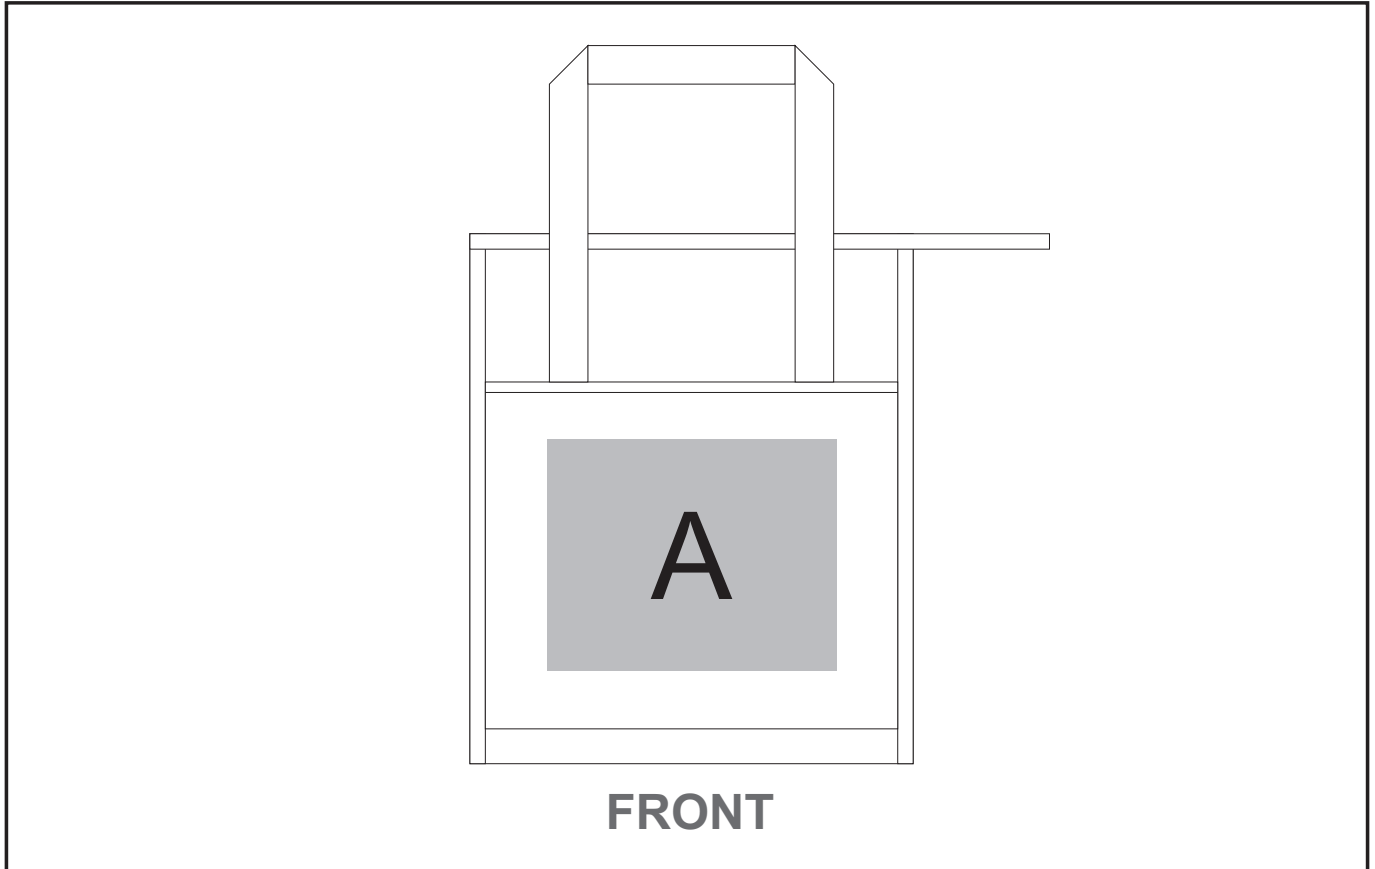

COOL-5500

MEDLEY LUNCH COOLER

Also available in

Check Logo24
guide and t's & c's

Need to know:

- Includes 1-Colour, 1-Position Screen Print (setup fee applies)
- **Texture will affect the print.**
- **NO Solid backgrounds for Screen Print.**

Branding Options:

Position A

1. Screen Print (SA) - 1 Colour
Size: 150mm wide x 120mm high
2. Digital Transfer (DDT) - Full Colour
Size: 150mm wide x 120mm high